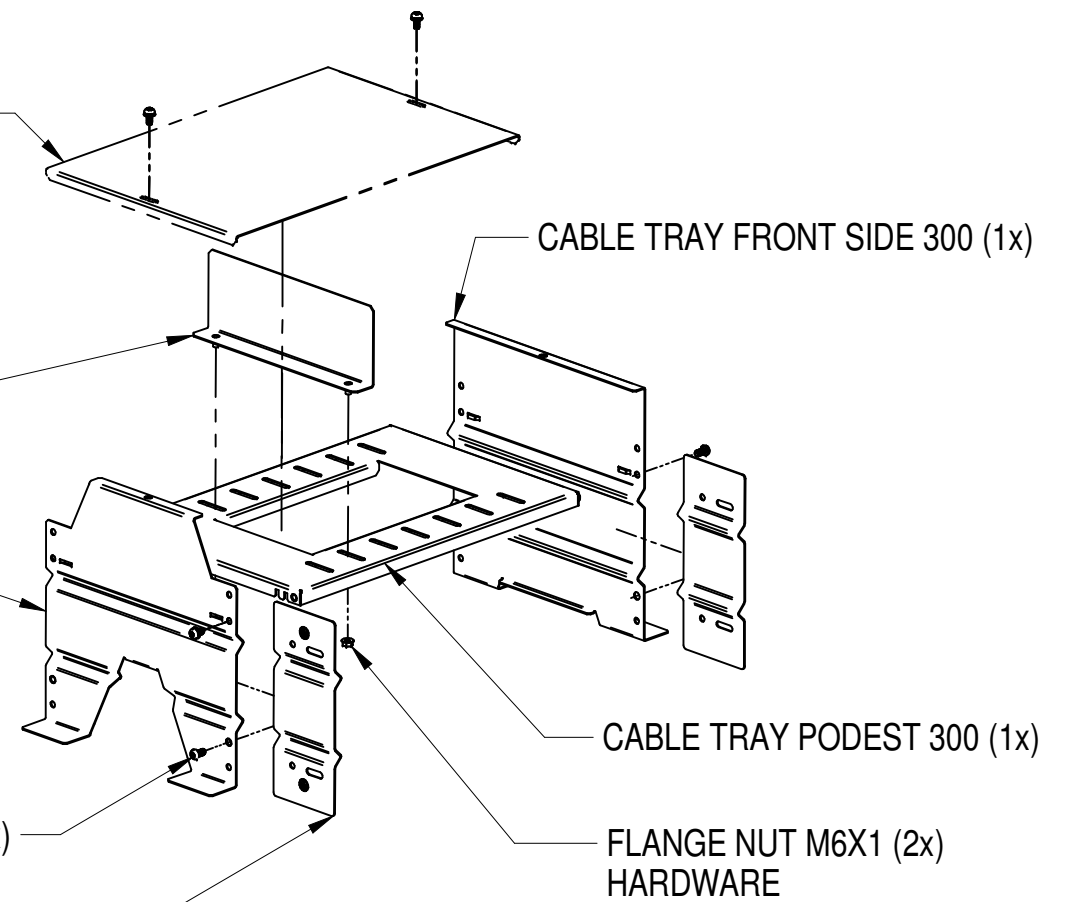

CABLE TRAY COVER 300 (1x)
OPTIONAL - PURCHASED SEPARATELY

CABLE TRAY SEPARATION (1x)

CABLE TRAY REAR SIDE 300 (1x)

TORX T30 ROUND HEAD SCREW M6X12 (8x)
HARDWARE

CABLE TRAY CONNECTING PLATE (2x)

NOTES:
ALL DIMENSIONS ARE MM

DRAWN BY: JAN VODOLAN	SHEET NUMBER: 1 OF 1
CHECKED BY: JAKUB FRANCO	EON NUMBER: CO-1020791
REFERENCE DRAWING: -	QUOTE NUMBER: -

TITLE / DESCRIPTION
SUBTL VR CABLE TROUGH 300MM

VRA8581

DRAWING NUMBER: VRA8581-SUBTL	DATE: 08/12/2020	REV#: A	1050 DEARBORN DRIVE P.O. BOX 29196 COLUMBUS, OHIO 43229
----------------------------------	---------------------	------------	---