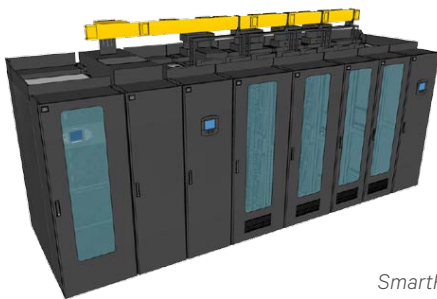

Global Capabilities

Meets Your Goals

Maximizes Efficiency

Optimizes Performance

SmartRow DCR

SmartRow DCX

SmartMod

Leveraging our SmartRow™ DCR, SmartRow DCX, and SmartMod™ product families, our global solutions team gives you solutions that are small in footprint but powerful in compute capacity.

Whether you need supplemental data center capacity, remote data centers, or capacity for disaster recovery, Micro data centers at Vertiv give you an all-in-one solution, combining power, cooling, monitoring and racks — that are built for your unique expectations and constraints. We can give you a micro-modular data center that tightly couples both the IT and supporting infrastructure facilities into a self-contained and prefabricated unit.

WITH VERTIV, YOU CAN EXPECT MICRO DATA CENTERS AND ROOMS THAT ARE:

- Built with self-contained, pre-tested and integrated infrastructure.
- An all-in-one enclosure to optimize your IT services and next-generation networks.
- Deployed inside a building or a building itself — as you choose.