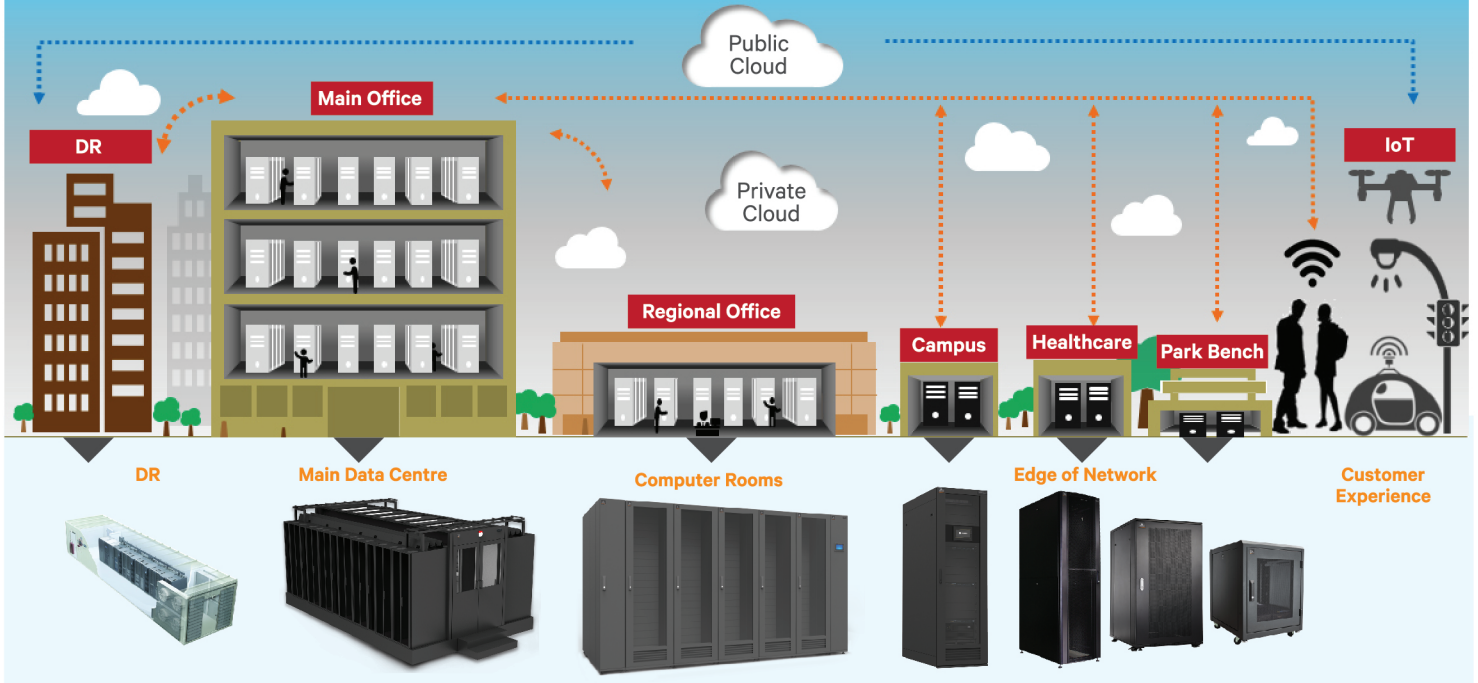

FAST GROWING RETAIL COMPANY RAPIDLY DEPLOYS IT INFRASTRUCTURE WITH SMARTROW TO ADDRESS INCREASED CUSTOMER DEMAND

Critical Needs:

This global retail brand wanted to upgrade an existing DR Site that is located in one of their warehouse facilities however, the centre room was not suitable for critical IT equipment. The customer needed a solution with a small footprint that didn't rely on the external environment and with remote monitoring capability.

Solution and Benefits:

Vertiv deployed the SmartRow, a self-contained micro data centre in the customer's warehouse. The solution is equipped with remote monitoring capability for IT and facility infrastructure through the Avocent ACS and RDU systems. The SmartRow enabled fast time to value through quick deployment and lower investment cost compared to traditional computer room builds.

The Outcome:

- Increased efficiency with 30% reduction in electricity and 70% reduction in CO2 emissions
- Reclaimed 150m2 of floor space
- Ability to react quickly around disaster management

The Solution:

ENABLING IT INFRASTRUCTURE FROM THE CORE DATA CENTRE TO THE EDGE OF NETWORK

Managing your distributed IT infrastructure has never been easier with Smart Solutions' central & remote monitoring.

20kW-1MW

20kW-100kW