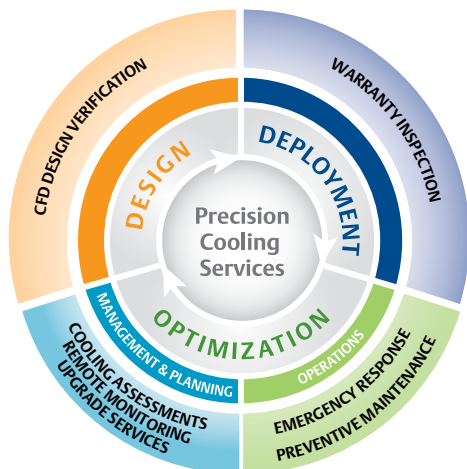

Your Trusted Partner for All of Your Precision Cooling Needs Throughout the Life Cycle of Your Data Center

There are many things to consider when it comes to properly cooling your highly sensitive IT equipment. Precision cooling systems are engineered in ways that make them very different from those designed for a building's comfort. As your single source of precision cooling management, Liebert Services brings a 20-year track record of successfully working with companies like yours to build some of the world's best-in-class data center infrastructures.

Not only do we offer a full line of precision air equipment, we also offer complete installation and start-up, maintenance, comprehensive assessments, and remote monitoring for your 24/7 network protection.