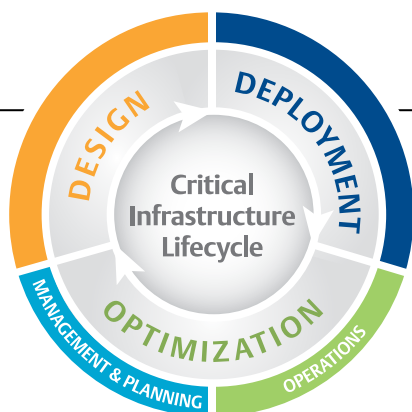

EmersonNetworkPower.com
800 LIEBERT (543 2378)
CS-00175 (07/11)

EMERSON
Network Power